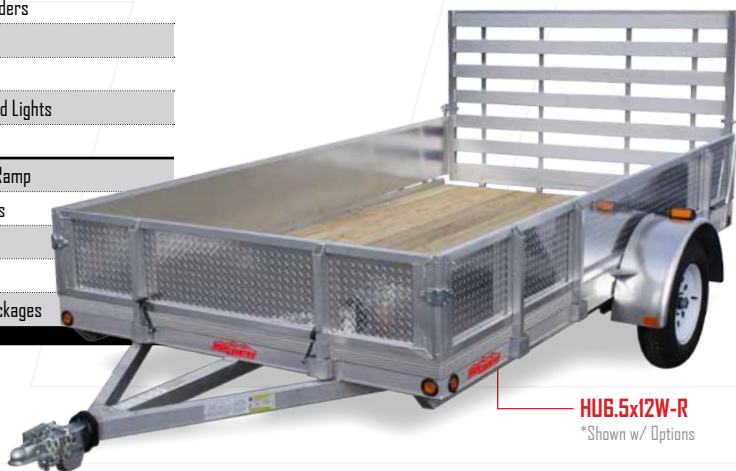

HU6.5x12W-R
*Shown w/ Options

NEW HIGH COUNTRY TRAVERSE SERIES

We are excited to introduce the High Country Traverse series utility trailers. These will bring absolutely the best pricing the High Country utility series has ever seen. The new models will feature the great looks of the standard High Country Utility series, come standard with bullet led lights, aluminum rims on aluminum decked models and feature a 3.5K leaf spring axle with a 4" drop (2.2K on 48" wide models). The Traverse series will feature a brand new, stylish solid rail kit option and will also include several new model sizes.