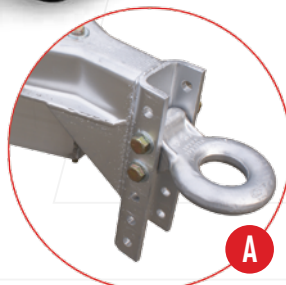

Additional Sizes and Options Available

HLS6.5x14
*Shown w/ Options

PATRIOT UTILITY TRAILERS

- STANDARD FEATURES**
- All Aluminum Box Tube Framework
- 5/4" Pressure Treated Decking Boards
- Torsion Ride Axles
- 15" White Mod Wheels
- Tandem HD Flip-Up Ramps (Adjustable Width)
- Tri-Frame Tongue w/ A-Frame Coupler
- Welded Aluminum Rail Kit
- 7000# Heavy Duty Pedestal Jack
- 4 Year Limited Warranty
- OPTIONS**
- Axle and Tire Upgrades
- Upgrade to Extruded Aluminum Decking
- Upgrade to Aluminum Wheels
- Tongue-Mounted Spare Tire Carrier
- Bi-Fold Heavy Duty Ramp
- Pull-Out Car Hauler Ramps

HPAT6.5x16
*Standard Model

HDD101x20-A
*Shown w/ Options

B

A

LANDSCAPE UTILITY TRAILERS

- STANDARD FEATURES**
- All Aluminum Box Tube Framework
- 5/4" Pressure Treated Decking Boards
- Extruded Aluminum Decking (-A Models Only)
- Torsion Ride Axles
- 15" White Mod Wheels
- Wishbone-Style Tongue w/ Straight Coupler
- Expanded Aluminum Rear & Side Ramps
- Welded Aluminum Rail Kit
- Wheel Jack
- 4 Year Limited Warranty
- POPULAR OPTIONS**
- Upgrade to Bi-Fold Ramps
- Upgrade to Aluminum Wheels
- Tongue-Mounted Diamond Plate Toolbox
- Pressure Treated Side Panels
- Diamond Plate Side Panels
- Expanded Aluminum Side Panels
- Surface-Mount or Recessed HD D-Rings