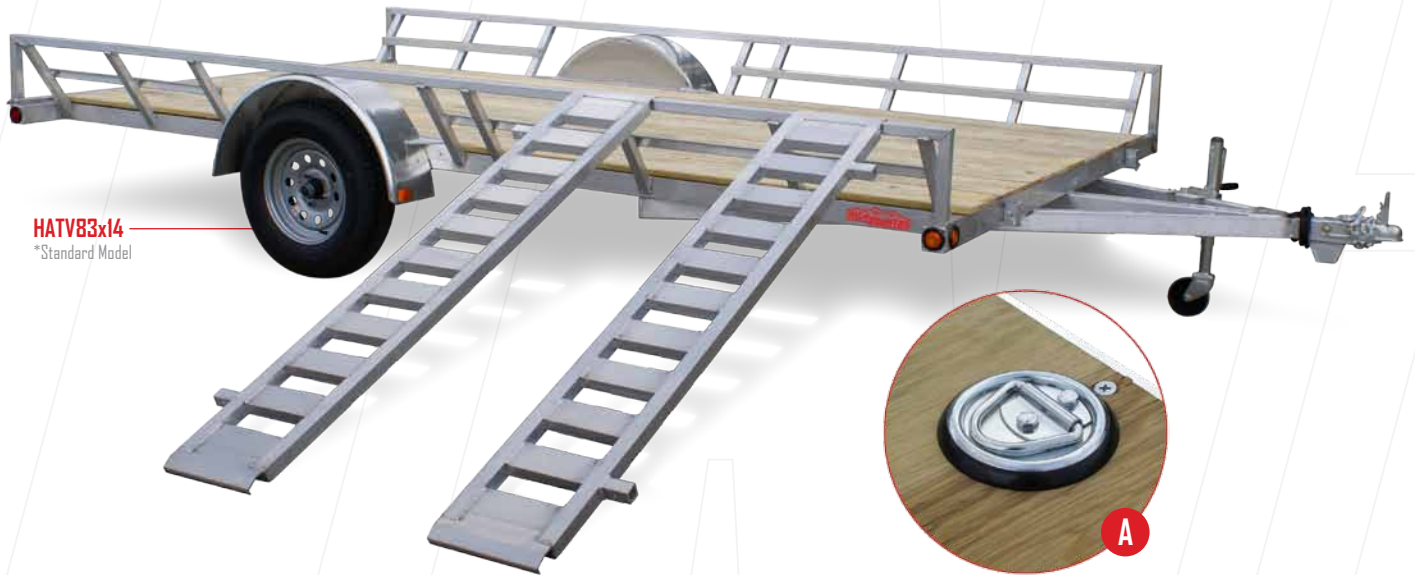

HATV83x14
*Standard Model

A

SPECIFICATIONS

MODEL:	HATV83x14	HATV84x10	HATV84x14	HATV88x102	HATV88x10	HATV88x14	HATV96x14	HATV96x18
Deck Dimensions (LxW):	168" x 83"	120" x 84"	168" x 84"	102" X 88"	120" x 88"	168" X 88"	168" X 96"	216" X 96"
Overall Dimensions (LxW):	18' x 102"	14' x 85"	18' x 85"	12' 6" X 92"	14' x 92"	18' X 92"	18' X 102"	22' X 102"
Decking:	5/4" PT Boards	1/2" Marine Tech Plywood	1/2" Marine Tech Plywood	1/2" Marine Tech Plywood	1/2" Marine Tech Plywood	1/2" Marine Tech Plywood	1/2" Marine Tech Plywood	1/2" Marine Tech Plywood
Deck Height:	22 1/2"	23 1/2"	23 1/2"	23 1/2"	23 1/2"	23 1/2"	23 1/2"	23 1/2"
Axles/Suspension Type:	(1)3500# Idler Leaf Spring	(1)2200# Idler Torsion Ride	(1)3500# Idler Torsion Ride	(1)2200# Idler Torsion Ride	(1)2200# Idler Torsion Ride	(1)3500# Idler Torsion Ride	(1)3500# Idler Torsion Ride	(2)2200# Braked Torsion Ride
Tires:	15" Silver Mod/205/75D15	8" Powder Coated/18.5x8C	10" Powder Coated/20.5x10E	8" Powder Coated/18.5x8C	8" Powder Coated/18.5x8C	10" Powder Coated/20.5x10E	10" Powder Coated/20.5x10E	10" Powder Coated/20.5x10E
Curb Weight/Payload/GVWR:	425#/2565#/2990#	365#/1835#/2200#	400#/2590#/2990#	380#/1820#/2200#	430#X1770#/2200#	475#/2515#/2990#	485#/2505#/2990#	850#/3550#/4400#
Limited Warranty	1 Year	1 Year	1 Year	1 Year	1 Year	1 Year	1 Year	1 Year

Additional Sizes and Options Available