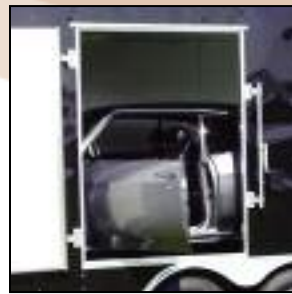

Get Out Door